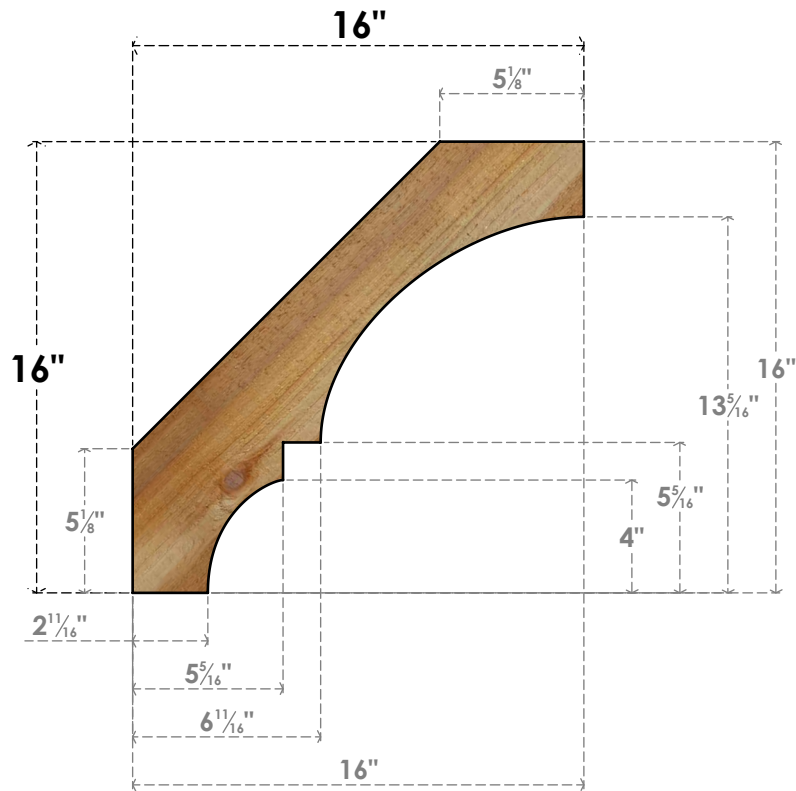

BRC04X16X16BOA00RWR

4"W X 16"D X 16"H BALBOA ROUGH SAWN BRACE, WESTERN RED CEDAR

SIDE

FRONT

EKENA MILLWORK
 2300 WEST MAIN ST.
 CLARKSVILLE, TX 75426
 TOLL FREE: 866-607-0453
 WWW.EKENAMILLWORK.COM

NOTES

1. INSTALLATION TO BE COMPLETED IN ACCORDANCE WITH MANUFACTURER'S SPECIFICATIONS.
2. DRAWING MAY NOT BE TO SCALE
3. THIS DRAWING IS INTENDED FOR DESIGN AND PLANNING PURPOSES ONLY.
4. ALL INFORMATION CONTAINED HEREIN WAS CURRENT AT THE TIME OF DEVELOPMENT BUT MUST BE REVIEWED AND APPROVED BY THE PRODUCT MANUFACTURER TO BE CONSIDERED ACCURATE.
5. PRODUCTS ARE NOT KILN DRIED. THIS ITEM IS UNIQUE AND WILL CONTAIN THE NATURAL VARIATIONS THAT THE WOOD SPECIES OFFERS. THIS MAY RESULT IN VARIATIONS UP TO 1/4"